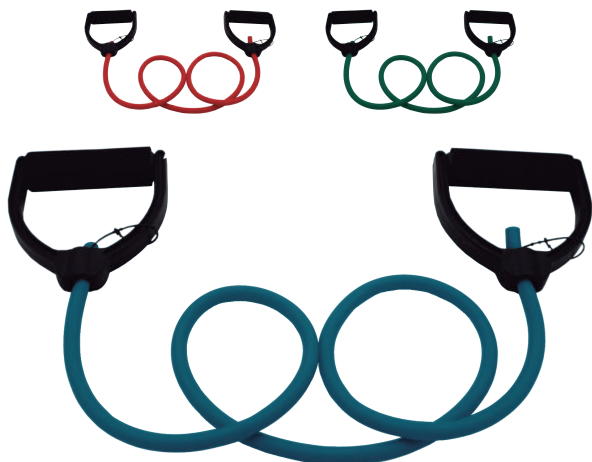

EXPANSOR DELUXE LIGERA, MEDIA y ALTA

Tubo 100 % látex de sección 10 mm. Gran resistencia.
REFERENCIAS: LIGERA: 0025707 - MEDIA: 0025708 - ALTA: 0025709